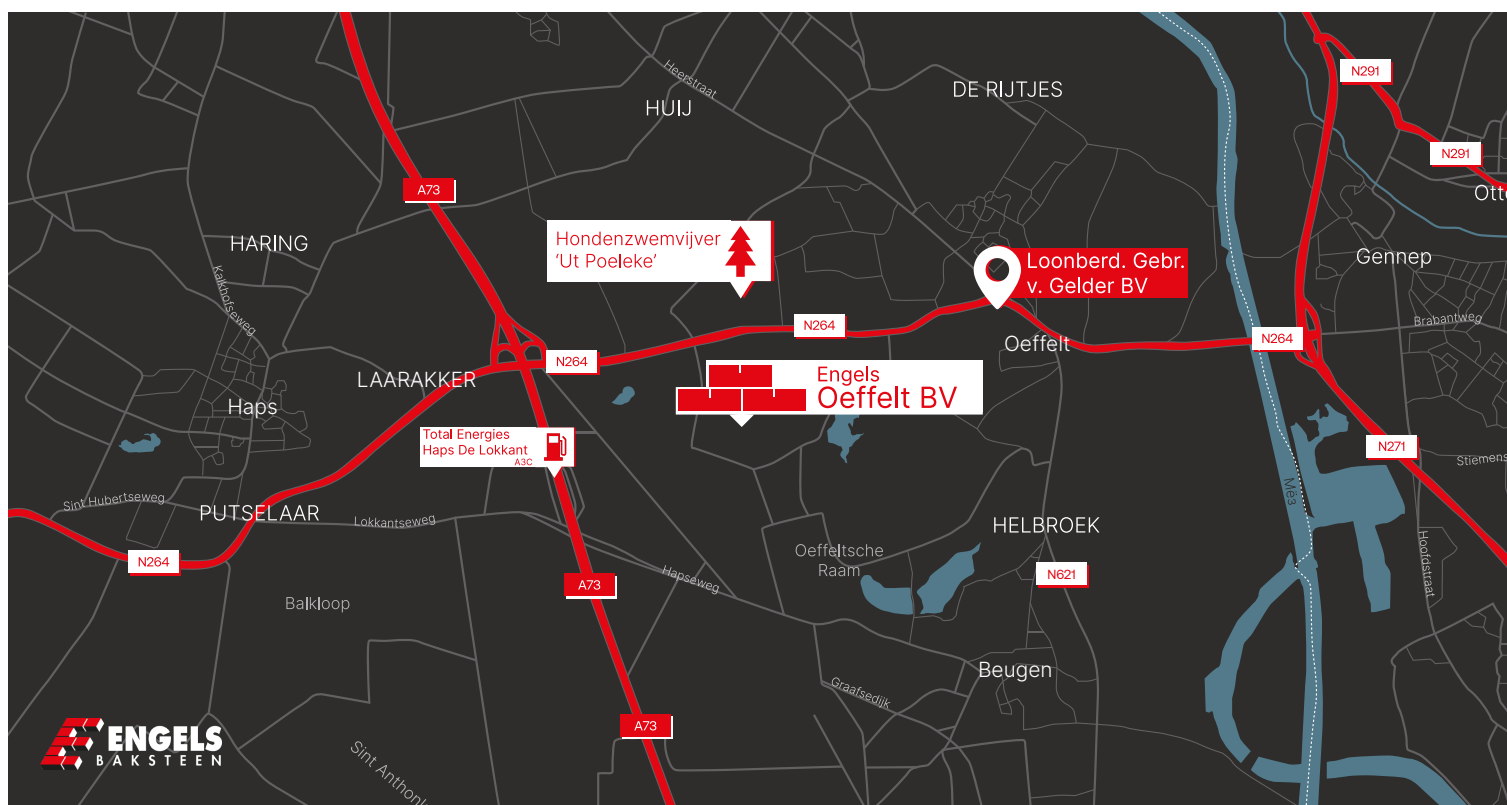

BRICK FACTORY ENGELS OEFFELT

Office/Collection/Postal address

Kruispunt 26
5441 PB Oeffelt

T [+31 \(0\)485 36 14 44](tel:+31(0)485361444)

F [+31 \(0\)485 36 27 47](tel:+31(0)485362747)

E info@engelsbrick.com

Business Register 12000934

KVK number Factory Engels Oeffelt BV 16050054

Opening hours

Monday to Friday: 08:00 - 17:00

Route

ENGELS OEFFELT